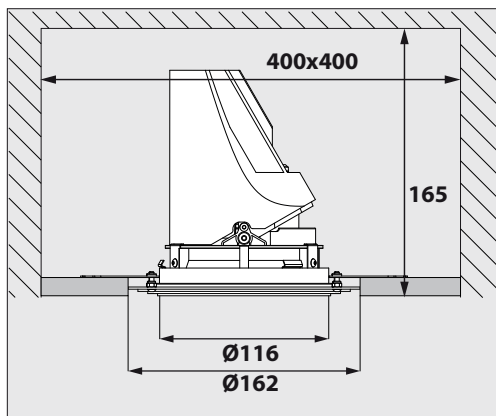

ENTERO RD-L TRIMLESS A

Current	350mA	500mA	700mA	800mA	900mA	1050mA
No accessories	✓	✓	✓	✓	✓	✓
Linear spread lens - 28500 0130	✓	✓	✓	✓	✓	
Spread lens - 28500 0140	✓	✓	✓	✓	✓	
Softening lens - 28500 0150	✓	✓	✓	✓	✓	
Glass SBL - 28500 0160	✓	✓	✓	✓	✓	
Honeycomb single use - 28500 0170	✓	✓	✓	✓	✓	
Honeycomb double use - 28500 0180	✓	✓	✓	✓		