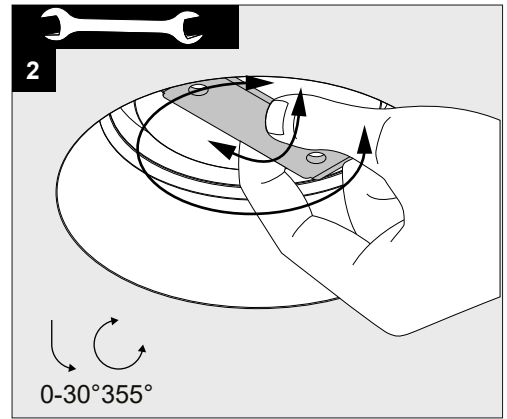

ENTERO RD-L TRIMLESS A

Current	350mA	500mA	700mA	800mA	900mA	1050mA
No accessories	✓	✓	✓	✓	✓	✓
Linear spread lens - 28500 0130	✓	✓	✓	✓	✓	
Spread lens - 28500 0140	✓	✓	✓	✓	✓	
Softening lens - 28500 0150	✓	✓	✓	✓	✓	
Glass SBL - 28500 0160	✓	✓	✓	✓	✓	
Honeycomb single use - 28500 0170	✓	✓	✓	✓	✓	
Honeycomb double use - 28500 0180	✓	✓	✓	✓		