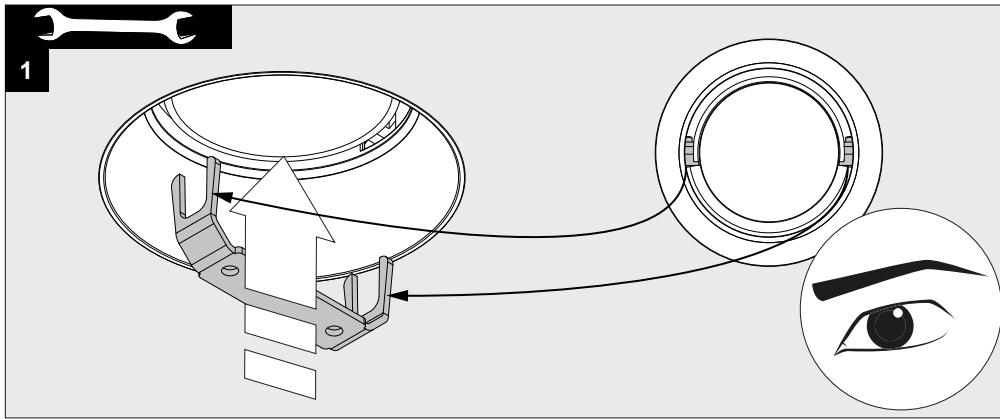

ENTERO RD-L TRIMLESS A

Current	350mA	500mA	700mA	800mA	900mA	1050mA
No accessories	✓	✓	✓	✓	✓	✓
Linear spread lens - 28500 0130	✓	✓	✓	✓	✓	
Spread lens - 28500 0140	✓	✓	✓	✓	✓	
Softening lens - 28500 0150	✓	✓	✓	✓	✓	
Glass SBL - 28500 0160	✓	✓	✓	✓	✓	
Honeycomb single use - 28500 0170	✓	✓	✓	✓	✓	
Honeycomb double use - 28500 0180	✓	✓	✓	✓		