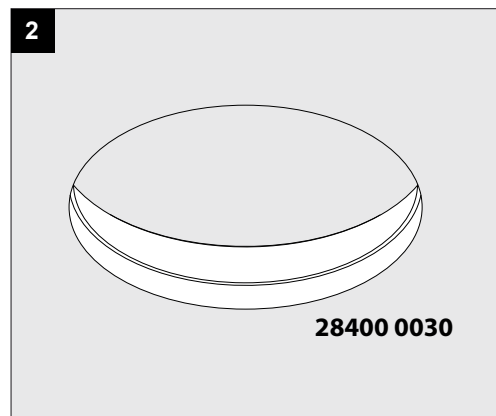

ENTERO RD-L TRIMLESS A

Current	350mA	500mA	700mA	800mA	900mA	1050mA
No accessories	✓	✓	✓	✓	✓	✓
Linear spread lens - 28500 0130	✓	✓	✓	✓	✓	
Spread lens - 28500 0140	✓	✓	✓	✓	✓	
Softening lens - 28500 0150	✓	✓	✓	✓	✓	
Glass SBL - 28500 0160	✓	✓	✓	✓	✓	
Honeycomb single use - 28500 0170	✓	✓	✓	✓	✓	
Honeycomb double use - 28500 0180	✓	✓	✓	✓		