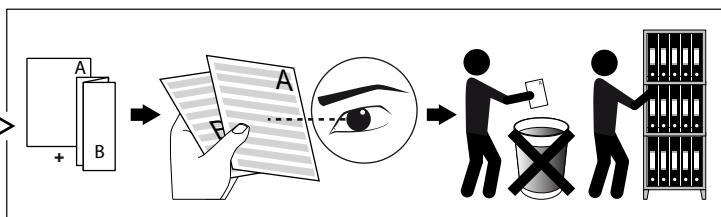

ENTERO RD-L TRIMLESS A

Current	350mA	500mA	700mA	800mA	900mA	1050mA
No accessories	✓	✓	✓	✓	✓	✓
Linear spread lens - 28500 0130	✓	✓	✓	✓	✓	
Spread lens - 28500 0140	✓	✓	✓	✓	✓	
Softening lens - 28500 0150	✓	✓	✓	✓	✓	
Glass SBL - 28500 0160	✓	✓	✓	✓	✓	
Honeycomb single use - 28500 0170	✓	✓	✓	✓	✓	
Honeycomb double use - 28500 0180	✓	✓	✓	✓		