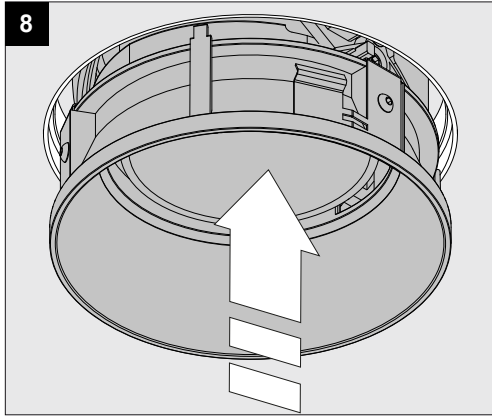

ENTERO RD-L TRIMLESS A

Current	350mA	500mA	700mA	800mA	900mA	1050mA
No accessories	✓	✓	✓	✓	✓	✓
Linear spread lens - 28500 0130	✓	✓	✓	✓	✓	
Spread lens - 28500 0140	✓	✓	✓	✓	✓	
Softening lens - 28500 0150	✓	✓	✓	✓	✓	
Glass SBL - 28500 0160	✓	✓	✓	✓	✓	
Honeycomb single use - 28500 0170	✓	✓	✓	✓	✓	
Honeycomb double use - 28500 0180	✓	✓	✓	✓		