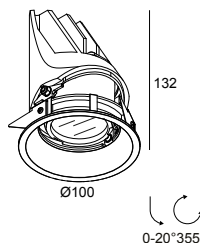

[View on website](#)

General info

LOCATION	outdoor
INSTALLATION	Ceiling Recessed
CUTOUT SHAPE/SIZE (MM)	round - 92
RECESSED DEPTH (MM)	140
THICKNESS OF MOUNTING SURFACE (MM)	max.16
INGRESS PROTECTION	IP65
PROTECTION AGAINST MECHANICAL IMPACT	IK06
WEIGHT (KG)	0.46
ADJUSTABILITY	0° to 20° swiveling, 355° rotatable
INFORMATION	REFLECTOR SP-18° EXCL.LED POWER SUPPLY 500mA-DC TW - (DALI DT8)

Electrical info

CLASS	III
DIM TYPE	depending on type of external power supply
ENERGY CLASS	E
CERTIFICATES	CB, ENEC

Lightsource info

LIGHTSOURCE NAME	LED
LIGHTSOURCE	LED array 9W / CRI>90 (R9: 50) / 2700K-6500K / 1087lm
TM-30 VALUES	Rf: 89 / Rg: 100
SDCM	SDCM2
RISKGROUP	RG1
LM80	L90B10 > 50000
LED TECHNICS (LIGHT SOURCE)	1087lm // 9W // 121lm/W
LED TECHNICS (LUMINAIRE)	660lm // 10W // 64lm/W

Requirements

LED POWER SUPPLY 500mA-DC TW

Options

ENTERO RD-M MOUNTING SET S2