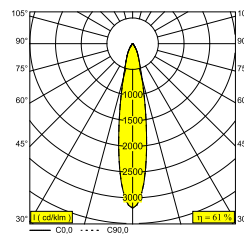

[View on website](#)

General info

LOCATION	outdoor
INSTALLATION	Ceiling Recessed
CUTOUT SHAPE/SIZE (MM)	round - 92
RECESSED DEPTH (MM)	140
THICKNESS OF MOUNTING SURFACE (MM)	max.16
INGRESS PROTECTION	IP65
PROTECTION AGAINST MECHANICAL IMPACT	IK06
WEIGHT (KG)	0.46
ADJUSTABILITY	0° to 20° swiveling, 355° rotatable
INFORMATION	REFLECTOR SP-18° EXCL.LED POWER SUPPLY 500mA-DC TW - (DALI DT8)

Electrical info

CLASS	III
DIM TYPE	depending on type of external power supply
ENERGY CLASS	E
CERTIFICATES	CB, ENEC

Lightsource info

LIGHTSOURCE NAME	LED
LIGHTSOURCE	LED array 9W / CRI>90 (R9: 50) / 2700K-6500K / 1087lm
TM-30 VALUES	Rf: 89 / Rg: 100
SDCM	SDCM2
RISKGROUP	RG1
LM80	L90B10 > 50000
LED TECHNICS (LIGHT SOURCE)	1087lm // 9W // 121lm/W
LED TECHNICS (LUMINAIRE)	660lm // 10W // 64lm/W

Requirements

LED POWER SUPPLY 500mA-DC TW

Options

ENTERO RD-M MOUNTING SET S2