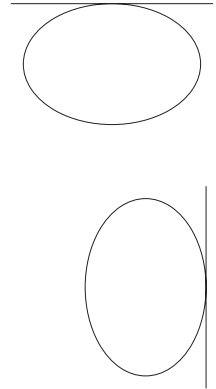

### Features:

- Indoor lamp in 3 sizes, for wall or ceiling
- Pleasant and glare-free light
- Elegant and iconic design
- Part of the Eggy series with more matching models
- Made of PE (polyethylene) - a strong, UV-resistant and recyclable material
- Perfect for private and public applications

Model	Model No.
Eggy Pop Up ø32	43151
Eggy Pop Up ø55	43152
Eggy Pop Up ø70	43153

Models	ø32	ø55	ø70
Dimensions	ø32 x H22 cm	ø55 x H35 cm	ø70 x H40 cm
Materials	PE (polyethylene), plastic cord, steel wire.		
Colors	Opal white		
Colors cord	-		
Light source	230V, E27 - max 40W	230V, E27 - max 75W	
Mounting	Terminal block 2x1,5mm <sup>2</sup> Optional mounting with visible cord.		
Markings / Approvals	IP20 - Class II. F-marking CE-marking		
Energy label	A++, A+, A, B, C, D, E		
Weight - net / gross	1,5 kg / 2,1 kg	4,1 kg / 4,9 kg	5,3 kg / 6,4 kg
Volume	0.04 m <sup>2</sup>	0.13 m <sup>2</sup>	0.2 m <sup>2</sup>