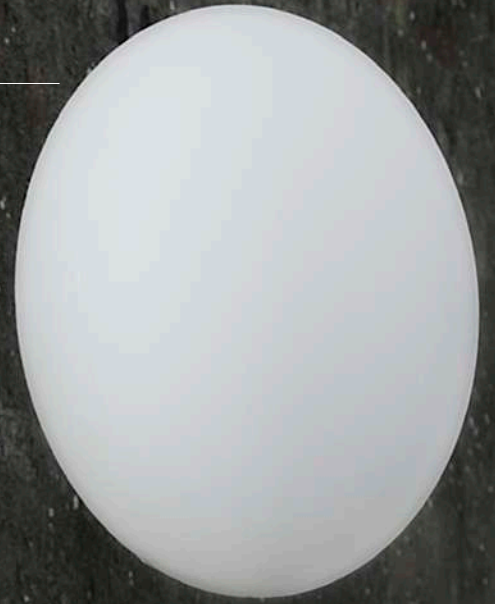

# EGGY POP UP

Design: Guglielmo Berchicci 2004

### Features:

- Indoor lamp in 3 sizes, for wall or ceiling
- Pleasant and glare-free light
- Elegant and iconic design
- Part of the Eggy series with more matching models
- Made of PE (polyethylene) - a strong, UV-resistant and recyclable material
- Perfect for private and public applications