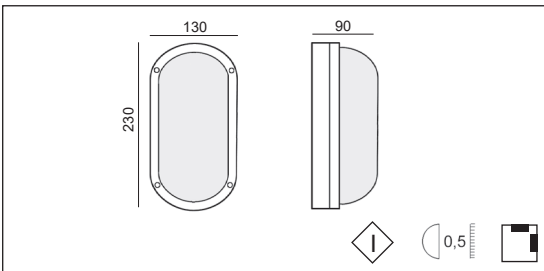

Product datasheet

LOTUS A

code : 120.____.____

Description

EN Wall or ceiling luminaire. This reliable and economic fixture is used in many indoor and outdoor Architecturals projects. Fixture to be placed on the wall or ceiling, it is available in LED or E27 fitting.

Degree of protection IP54 - Class 1 - CE

Dimensions: 230x130mm - height: 90mm

Luminaire made of cast aluminum, stainless steel screws, safety sandblasted glass.

Fixation with 2 screws, 2 holes 5mm diameter, 185mm distance between centers.

Degré de protection IP54 - Classe 1 - CE

Dimensions: 230x130mm - hauteur: 90mm

Luminaire fabriqué en fonte aluminium, visserie en inox, verre sablé de sécurité.

Fixation avec 2 vis, 2 trous de 5mm de diamètre, entraxe: 185mm.

Product code : Code produit : Produkt-Code :	120.W40.____	120.W80.____	120.E27.____
Power : Puissance : Leistung :	6W	9W	max. 20W
*LED colour : couleur : Farbe :	Warm White 3000K° 500lm - 80CRI on request 6W 2700K Dim-to-Warm 1800K-3000K	Warm White 3000K° 780 lm - 80CRI	
Lamp type : Type de lampe : Leuchtentyp : Soquet :	LED Lifetime: 30 000hrs/70%	LED Lifetime: 30 000hrs/70%	LED - max diameter: 45mm - max height: 120mm E27
Driver type : Convertisseur : Konverter :			
Voltage :	220-240V / 50-60Hz	220-240V / 50-60Hz	220-240V / 50-60Hz
Classification :	CE - IP54 - IK02 Class I	CE - IP54 - IK02 Class I	CE - IP54 - IK02 Class I
Colour : Couleur : Farbe :	00 Natural aluminum 01 White 02 Black		
Material : Matériaux : Material :	Cast Aluminum		
Origin : Origine : Herkunft :	Made in Belgium		Made in Greece
Weight :	1,20 kg		
Adjustable :	no		
Dimmable :	yes (Triac dimming)	no	yes
Warranty : Garantie :	2+3 years optional (for led)		2 years
Glass type : Type de verre : Glastyp :	Safety sandblasted glass		