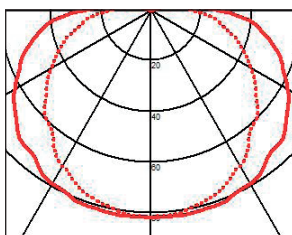

— C0 / C180
... C90 / C270

BEL Lighting 120.W40.____
120.W80.____

The luminaire contains built-in LED lamps

A++
A+
A
B
C
D
E

A+

The LED-lamps cannot be changed in the luminaire

874/2012

BEL Lighting 120.E27.____

The luminaire is compatible with bulbs of the energy classes:

A++
A+
A
B
C
D
E

874/2012