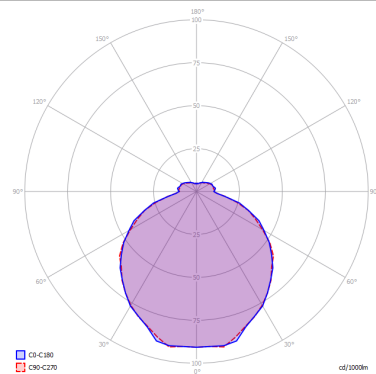

KELLY

Large Sphere 80

FEATURES

- Frame:** Metal
- Diffusor:** Glass
- Dimmable:** Yes
- Dimmer:** Not Included
- Bulb:** Not Included

BULB

 **E26 Classic A** 3 x max 75W

or _____

 **E26 LED** 3 x max available

SPECIFICATION SHEET

CERTIFICATION

PHOTOMETRIC CURVE

FRAME	DIFFUSOR	LED COLOUR	CODE
 Coppery Bronze	 Glossy White	Optionally	141247
 Matte White 9010	 Glossy White	Optionally	141305