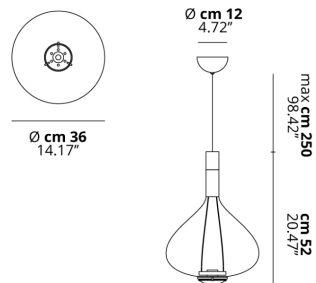

SKY-FALL

Large

FEATURES

- **Frame:** Metal
- **Diffusor:** Blown Glass
- **Dimmable:** Yes
- **Dimmer:** Not Included
- **Bulb:** Included

BULB

2700K 2 x 10W | 1815 lm

CERTIFICATION

SPECIFICATION SHEET

PHOTOMETRIC CURVE

FRAME	DIFFUSOR	LED COLOUR	CODE
Chrome	Chrome	2700K	148006
Chrome	Crystal	2700K	148003
Chrome	Glossy Copper Metallized	2700K	148004
Chrome	Rose Gold	2700K	148007