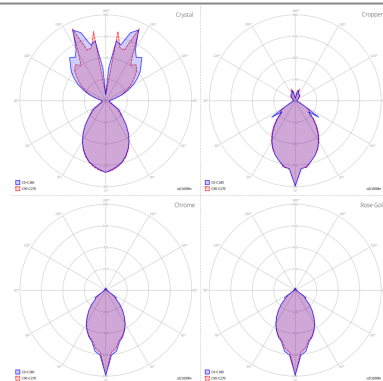

PHOTOMETRIC CURVE

FRAME	DIFFUSOR	LED COLOUR	CODE
Chrome	Chrome	2700K	148006
Chrome	Crystal	2700K	148003
Chrome	Glossy Copper Metallized	2700K	148004
Chrome	Rose Gold	2700K	148007