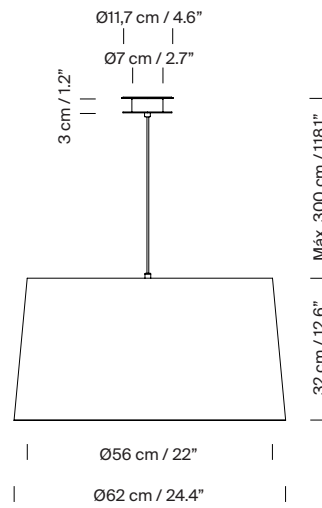

Model A: GT5 (American version)