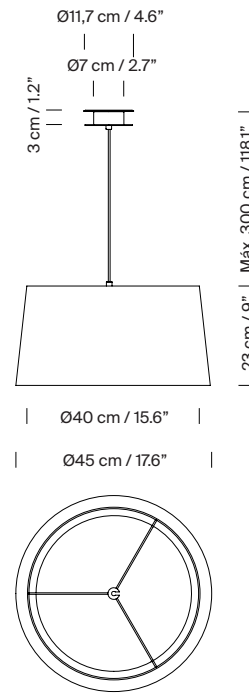

Model B: GT6 (American version)

Collection:

Table lamps

Floor lamps

Pendant lamps

Wall lamps