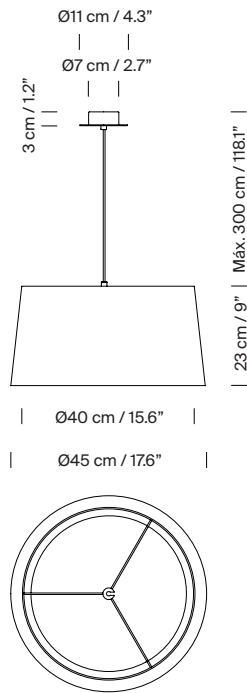

GT5 / GT6

Santa & Cole Team. 1994
Pendant lamp

Model B: GT6 (European version)