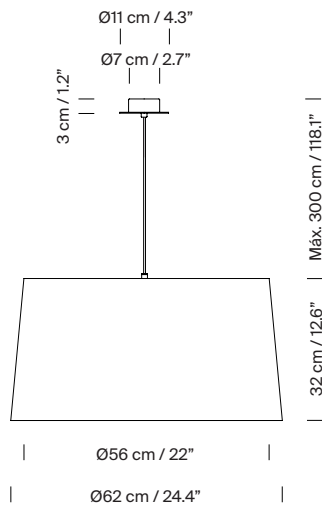

GT5 / GT6

Santa & Cole Team. 1994
Pendant lamp

Maintenance:

Clean with a smooth cloth. Do not use ammonia, solvents or abrasive cleaning products.

Others:

The lamp is delivered in different packages.
The assembly instructions are delivered with the product.

Model A: GT5 (European version)