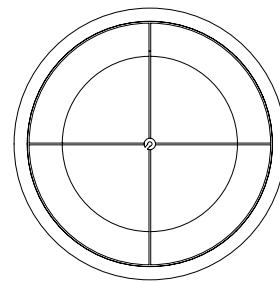

Model A: GT5 (American version)