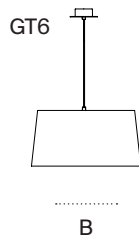

GT5 / GT6

Santa & Cole Team. 1994
Pendant lamp

The GT5 and GT6 are ideal for average-sized spaces and domestic use. The pendant lamps feature beautiful ribbon shades that add elegance and a touch of colour to a neutral room.

General description:

2 lampshade options: GT5 / GT6.

Circular metallic canopy satin nickel or textured white, black finished for a double or simple lamp socket.

Suitable for side entry adaptor.

Lower disk in translucent white PVC:

(A) GT5: Ø 40cm / 15.7"

(B) GT6: Ø 36cm / 14.2"

Suitable for Junction Box Ø 11,7 cm / 4.6" (American version).

Electric cable length: 3 m / 118.1"

Approximate weight (unpacked):

GT5: 3,5 kg / 7.7 lb

GT6: 2,5 kg / 5.5 lb

Light source:

Recommended light sources:

1 x / 2 x LED bulb 11 W

Other light sources: Máx. 100 W

E27 - E26

(Max. hgt. 130 mm / 5.1")

Light source not included.

Suitable only for indoor use.

Always use the light source recommended or equivalent.

Input voltaje: 100, 120, 230 Vac.

(50 Hz / 60 Hz). According to destination

Regulations:

European version

UNE-EN 60598

UNE-EN 55015

UNE-EN 60529

American version

Dry location only

UL-1598

E-353545