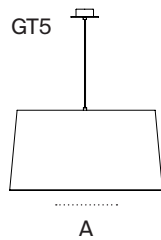

GT5 / GT6

Santa & Cole Team. 1994
Pendant lamp

The GT5 and GT6 are ideal for average-sized spaces and domestic use. The pendant lamps feature beautiful ribbon shades that add elegance and a touch of colour to a neutral room.

General description:

2 lampshade options: GT5 / GT6.

Circular metallic canopy satin nickel or textured white, black finished for a double or simple lamp socket.

Suitable for side entry adaptor.

Lower disk in translucent white PVC:

(A) GT5: Ø 40cm / 15.7"

(B) GT6: Ø 36cm / 14.2"

Suitable for Junction Box Ø 11,7 cm / 4.6" (American version).

Electric cable length: 3 m / 118.1"

Approximate weight (unpacked):

GT5: 3,5 kg / 7.7 lb

GT6: 2,5 kg / 5.5 lb

Light source:

Recommended light sources:

1 x / 2 x LED bulb 11 W

Other light sources: Máx. 100 W

E27 - E26

(Max. hgt. 130 mm / 5.1")

Light source not included.

Suitable only for indoor use.

Always use the light source recommended or equivalent.

Input voltaje: 100, 120, 230 Vac.

(50 Hz / 60 Hz). According to destination

Regulations:

European version

UNE-EN 60598

UNE-EN 55015

UNE-EN 60529

American version

Dry location only

UL-1598

E-353545