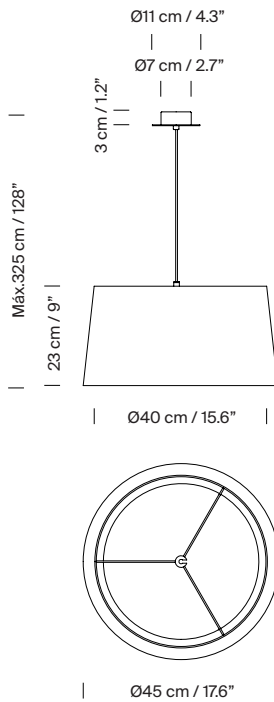

General description:

2 lampshade options: GT5 / GT6.

Circular metallic canopy satin nickel or textured white, black finished for a double or simple lamp socket.

Suitable for side entry adaptor.

Lower disk in translucent white PVC:

(A) GT5: Ø 40cm / 15.7"

(B) GT6: Ø 36cm / 14.2"

Suitable for Junction Box Ø 11,7 cm / 4.6" (UL market).

Electric cable length: 3 m / 118.1"

Available colours:

 GT5, GT6 Natural ribbon	 GT5, GT6 Red-amber ribbon	 GT5, GT6 Black ribbon	
 GT5, GT6 Terracotta Raw Color	 GT5, GT6 Mustard Raw Color ribbon	 GT5, GT6 Green Raw Color ribbon	 GT6 White linen

Light source:

Recommended light sources:

1 x / 2 x LED bulb 10 W

Other light sources: Máx. 100 W

E27 - E26

(Max. hgt. 130 mm / 5.1")

Light source not included.

Compatible with bulbs of the Energy efficiency class (E.E.C): A++ ... E.

Others:

The lamp is delivered in different packages.
The assembly instructions are delivered with the product.

Model A: GT5 (sizes in cm)

GT5 / GT6

Santa & Cole Team. 1994
Pendant lamp

Model B: GT6 (sizes in cm)