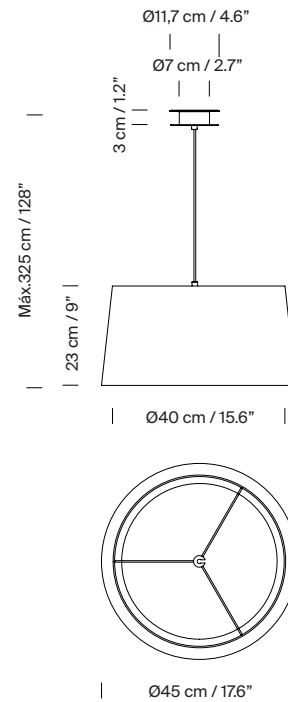

General description:

2 lampshade options: GT5 / GT6.

Circular metallic canopy satin nickel or textured white, black finished for a double or simple lamp socket.

Suitable for side entry adaptor.

Lower disk in translucent white PVC:

(A) GT5: Ø 40cm / 15.7"

(B) GT6: Ø 36cm / 14.2"

Suitable for Junction Box Ø 11,7 cm / 4.6" (UL market).

Electric cable length: 3 m / 118.1"

Available colours:

 GT5, GT6 Natural ribbon	 GT5, GT6 Red-amber ribbon	 GT5, GT6 Black ribbon	
 GT5, GT6 Terracotta Raw Color	 GT5, GT6 Mustard Raw Color ribbon	 GT5, GT6 Green Raw Color ribbon	 GT6 White linen

Light source:

Recommended light sources:

1 x / 2 x LED bulb 10 W

Other light sources: Máx. 100 W

E27 - E26

(Max. hgt. 130 mm / 5.1")

Light source not included.

Compatible with bulbs of the Energy efficiency class (E.E.C): A++ ... E.

Others:

The lamp is delivered in different packages.
The assembly instructions are delivered with the product.

Model A: GT5 (sizes in cm)

GT5 / GT6

Santa & Cole Team. 1994
Pendant lamp

Model B: GT6 (sizes in cm)