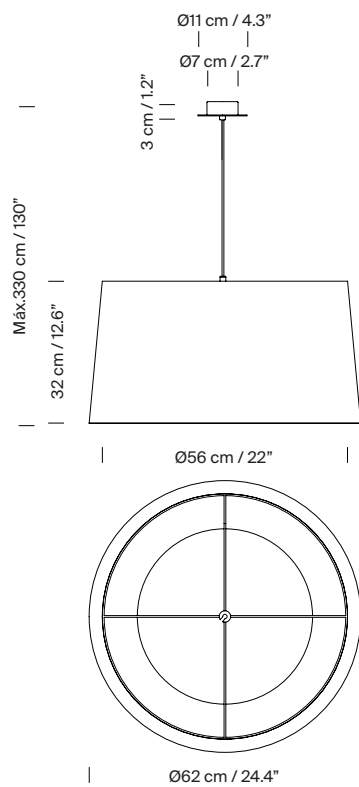

General description:

2 lampshade options: GT5 / GT6.

Circular metallic canopy satin nickel or textured white, black finished for a double or simple lamp socket.

Suitable for side entry adaptor.

Lower disk in translucent white PVC:

(A) GT5: Ø 40cm / 15.7"

(B) GT6: Ø 36cm / 14.2"

Suitable for Junction Box Ø 11,7 cm / 4.6" (UL market).

Electric cable length: 3 m / 118.1"

Available colours:

 GT5, GT6 Natural ribbon	 GT5, GT6 Red-amber ribbon	 GT5, GT6 Black ribbon	
 GT5, GT6 Terracotta Raw Color	 GT5, GT6 Mustard Raw Color ribbon	 GT5, GT6 Green Raw Color ribbon	 GT6 White linen

Light source:

Recommended light sources:

1 x / 2 x LED bulb 10 W

Other light sources: Máx. 100 W

E27 - E26

(Max. hgt. 130 mm / 5.1")

Light source not included.

Compatible with bulbs of the Energy efficiency class (E.E.C): A++ ... E.

Others:

The lamp is delivered in different packages.
The assembly instructions are delivered with the product.

Model A: GT5 (sizes in cm)

GT5 / GT6

Santa & Cole Team. 1994
Pendant lamp

Model B: GT6 (sizes in cm)