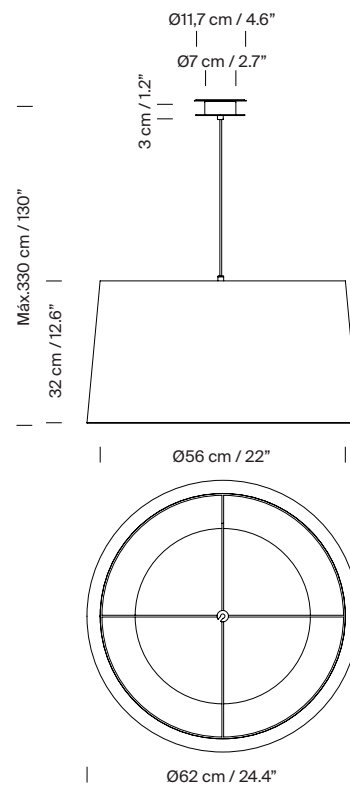

General description:

2 lampshade options: GT5 / GT6.

Circular metallic canopy satin nickel or textured white, black finished for a double or simple lamp socket.

Suitable for side entry adaptor.

Lower disk in translucent white PVC:

(A) GT5: Ø 40cm / 15.7"

(B) GT6: Ø 36cm / 14.2"

Suitable for Junction Box Ø 11,7 cm / 4.6" (UL market).

Electric cable length: 3 m / 118.1"

Available colours:

 GT5, GT6 Natural ribbon	 GT5, GT6 Red-amber ribbon	 GT5, GT6 Black ribbon	
 GT5, GT6 Terracotta Raw Color	 GT5, GT6 Mustard Raw Color ribbon	 GT5, GT6 Green Raw Color ribbon	 GT6 White linen

Light source:

Recommended light sources:

1 x / 2 x LED bulb 10 W

Other light sources: Máx. 100 W

E27 - E26

(Max. hgt. 130 mm / 5.1")

Light source not included.

Compatible with bulbs of the Energy efficiency class (E.E.C): A++ ... E.

Others:

The lamp is delivered in different packages.
The assembly instructions are delivered with the product.

Model A: GT5 (sizes in cm)

GT5 / GT6

Santa & Cole Team. 1994
Pendant lamp

Model B: GT6 (sizes in cm)