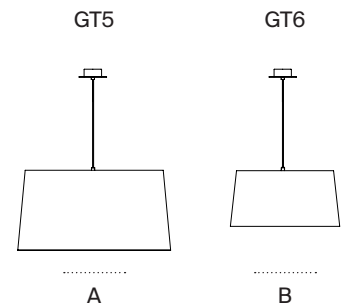

GT5 / GT6

Santa & Cole Team. 1994
Pendant lamp

Conceived for average-size settings and areas in the home, GT5 and GT6 are two ribbon pendant shades that are capable of lending character to any venue by dint of merely being there.

General description:

2 lampshade options: GT5 / GT6.

Circular metallic canopy satin nickel or textured white, black finished for a double or simple lamp socket.

Suitable for side entry adaptor.

Lower disk in translucent white PVC:

(A) GT5: Ø 40cm / 15.7"

(B) GT6: Ø 36cm / 14.2"

Suitable for Junction Box Ø 11,7 cm / 4.6" (UL market).

Electric cable length: 3 m / 118.1"

Available colours:

 GT5, GT6 Natural ribbon	 GT5, GT6 Red-amber ribbon	 GT5, GT6 Black ribbon	
 GT5, GT6 Terracotta Raw Color	 GT5, GT6 Mustard Raw Color ribbon	 GT5, GT6 Green Raw Color ribbon	 GT6 White linen