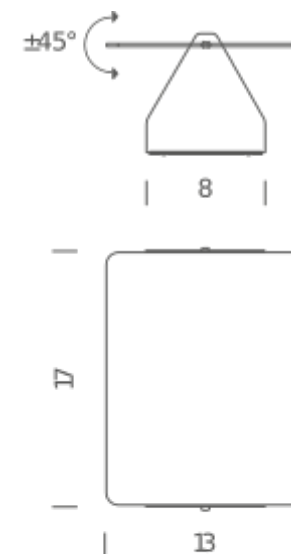

Indirect light output towards the wall and orientable flood beam.

R7S HALO

LAMPING

Source	R7s (75mm)
Total power	80W
Emission	indirect orientable
Switching	dimnable
Tension	230V
Dimensions	17x13x8
Materials	aluminium
Notes	orientable
Net lamp weight	0,8 kg

Codes

AVP HWD 31
AVP HWN 31
AVP HWH 31

Structure/Diffuser

white/aluminium natural anodized
white/black
white/polished inox

PACKAGE

Package 01 Dimension: 15x24x10 cm / Gross weight: 0,9 kg

Certificazioni

LED

LAMPING

Source	LED board
Total power	10W
Emission	indirect orientable
Switching	not dimmable
Tension	110/230V
Color temperature	3000K
Luminous flux	235lm (source luminous flux)
Typ CRI	85
Energy class	A+
Dimensions	17x13x8
Materials	aluminium
Notes	orientable
Net lamp weight	0,8 kg

Codes

AVP LWD 31	white/aluminium natural anodized
AVP LWN 31	white/black
AVP LWR 31	white/red
AVP LWG 31	white/yellow
AVP LWB 31	white/blue
AVP LWH 31	white/polished inox
AVP LWW31	white/white

PACKAGE

Package 01	Dimension: 15x24x10 cm / Gross weight: 0,9 kg
------------	---