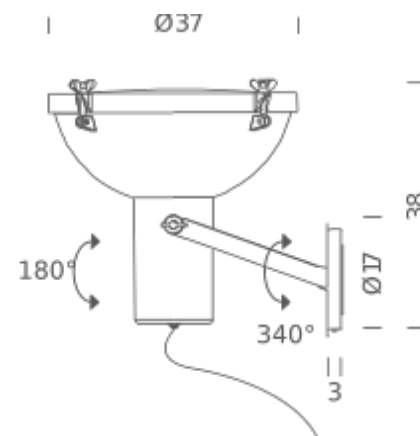

PROJECTEUR 365 WALL CEILING

Le Corbusier

The Projecteur of Le Corbusier was designed for the Chandigarh High Court, India, in 1954. Aluminum body painted in night blue, white sand or moka. Diffuser glass curved and sandblasted in the inner part. The Projecteur 365 has a painted body, base and canopies. Screws and small metal parts are black chromed. Available in the floor, wall/ ceiling and pendant versions. The wall/ceiling and pendant lamps are available also in the outdoor version (IP54). The Projecteur 165 Mini is available in the clamp, wall and pendant versions. Clamp and canopies are painted in matt black with screws and small black chrome metal parts. Diffused and adjustable light output. E27 socket allows the use of fluorescent and LED sources.

Structure/Diffuser

night blue/sanded
white sand/sanded
moka/sanded

PACKAGE

Package 01

Dimension: 50x50x50 cm / Gross weight: 7 kg

Certificazioni

LED/HALO/FLUO IP54

LAMPING

Source	E27
Total power	60W
Emission	direct, spot
Switching	dimnable, according to bulb
Tension	230V
IP class	54
Materials	aluminium
Notes	orientable

Codes

PRJ EDW 32
PRJ EWS 32
PRJ EMS 32

Structure/Diffuser

night blue/sanded
white sand/sanded
moka/sanded

PACKAGE

Package 01

Dimension: 50x50x50 cm / Gross weight: 7 kg

Certificazioni