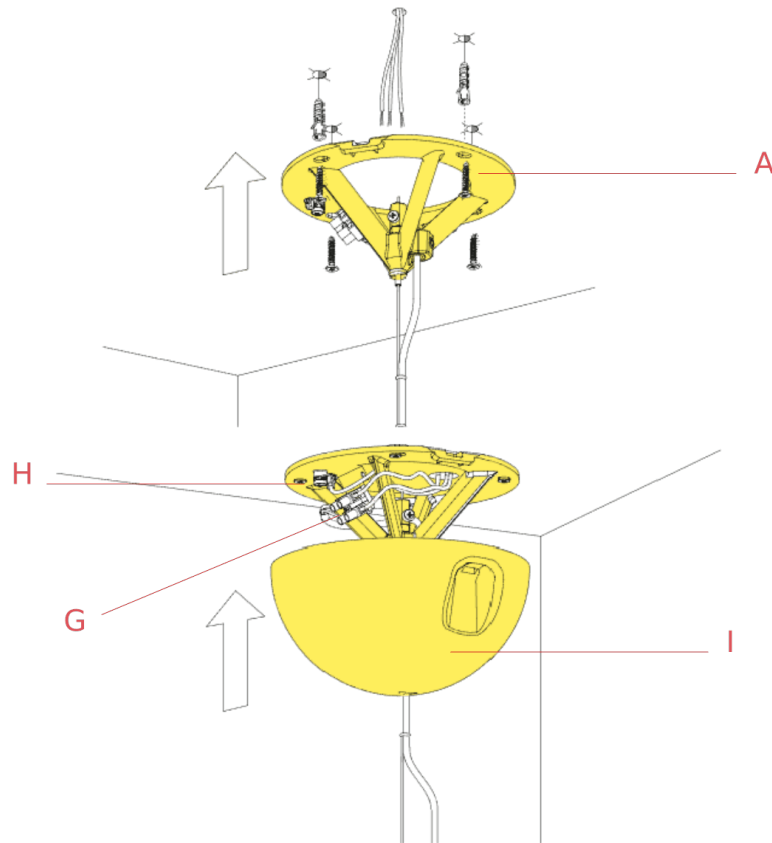

RF6420244

Gold ceiling rose assembly

WARNING! When installing and whenever acting on the appliance, ensure that the power supply has been switched off.
For the installation of the spare-part, it is necessary to consult a qualified electrician.

RF6420244

Gold ceiling rose assembly

Fig.1

Fix the wall fixture (A) with the appropriate expansion bolts.

NOTE:

Select and employ screw plugs which are suited to the surface where the appliance is to be installed.
Connect the feed cables coming from the ceiling in the terminal box (G) and the earth cable to the earth terminal (H).

Assemble the ceiling rose (I).

WARNING! When installing and whenever acting on the appliance, ensure that the power supply has been switched off.
For the installation of the spare-part, it is necessary to consult a qualified electrician.