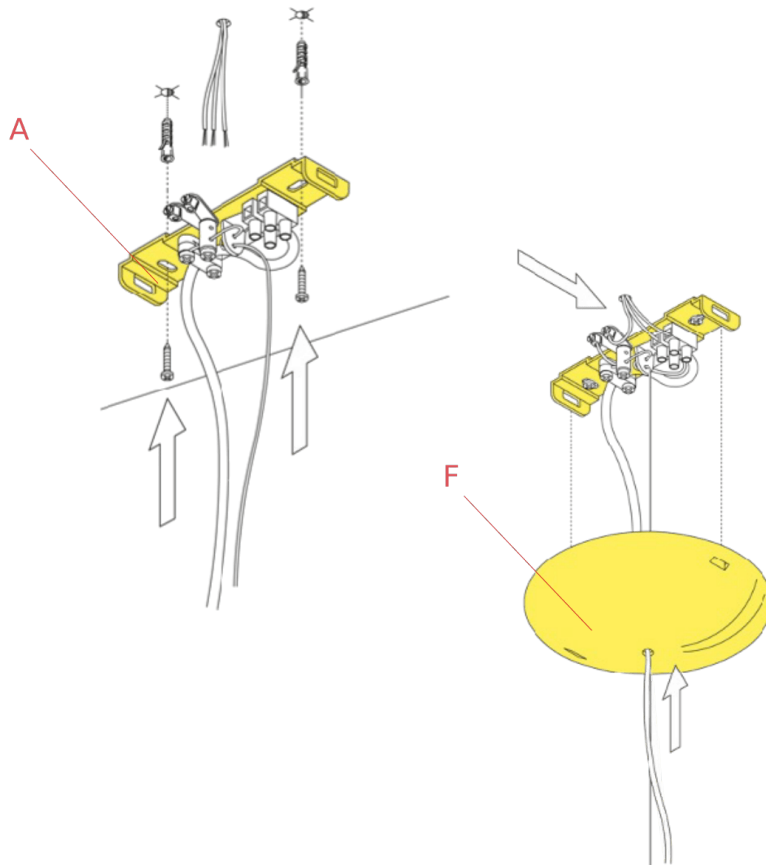

RF6410431

Opal black ceiling rose assembly

WARNING! When installing and whenever acting on the appliance, ensure that the power supply has been switched off.
For the installation of the spare-part, it is necessary to consult a qualified electrician.

RF6410431

Opal black ceiling rose assembly

Fig.1

Fix the wall fixture (A) with the appropriate expansion bolts. NOTE: Select and employ screw anchors which are suited to the surface where the appliance is to be installed.
Connect the power cable to the terminal box (not supplied with the sparepart).
Mount the ceiling-rose (F).

WARNING! When installing and whenever acting on the appliance, ensure that the power supply has been switched off.
For the installation of the spare-part, it is necessary to consult a qualified electrician.