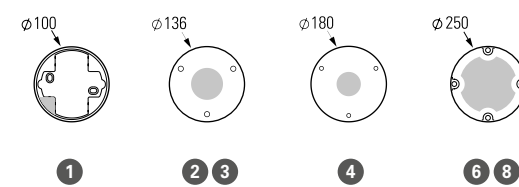

MOUNTING

Wiring entry points in grey
Fixing kit included