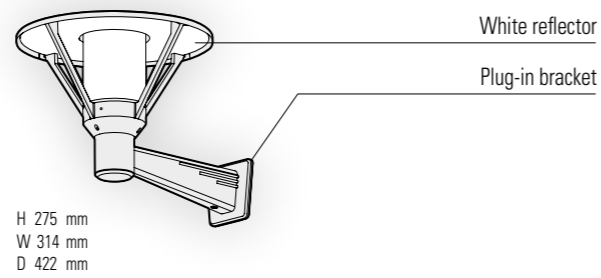

Bermude

IP44
Class 1

Aluminium
Frosted glass diffuser

SOURCE

E27 - 105W max Ø68 mm - H180 mm max

E27 (2450 lm)
Real light output - 1230 lm

MODELS