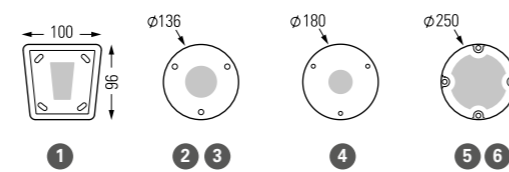

## REFERENCES

Replace ●●● with the colour code / replace (●) with the country's electrical plug code

MODELS	E27	E27 + SENSOR	SOCKET	CORNER PLATE	SPARE DIFFUSER
1	115 001 ●●●	115 002 ●●●		147 006 ●●●	165 019 ●●●
2	115 003 ●●●				165 019 ●●●
3	115 004 ●●●		115 005 ●●● (●)		165 019 ●●●
4	115 006 ●●●	115 007 ●●●	115 008 ●●● (●)		165 019 ●●●
5	115 009 ●●●				165 019 ●●●
6	115 010 ●●●				165 019 ●●●

## MOUNTING

Wiring entry points in grey  
Fixing kit included