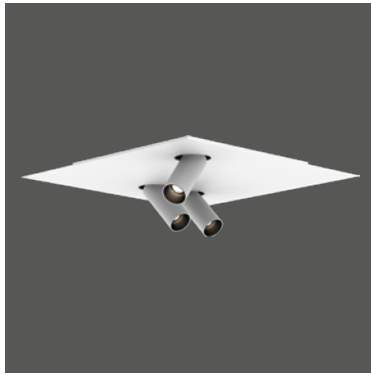

# Tektus 45 3-Way Square

Technical Datasheet

**DOXIS**  
LIGHTING FACTORY

General	
Type	Ceiling Mounted Luminaire
Material	Aluminium + Steel
Lamp Type	COB LED
Adjustable	Yes (60°/359°)
Dimmable	Yes
Cooling	Passive
Energy Class	A++
Weight	n.a.
Photobiol. Safety	RG1
Class	class I