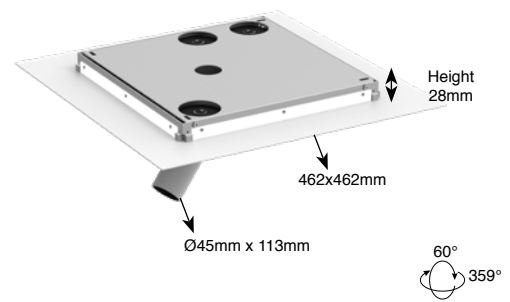

General	
Type	Ceiling Mounted Luminaire
Material	Aluminium + Steel
Lamp Type	COB LED
Adjustable	Yes (60°/359°)
Dimmable	Yes
Cooling	Passive
Energy Class	A++
Weight	n.a.
Photobiol. Safety	RG1
Class	class I

IP20 960°C LED

Mounting on horizontal ceilings only