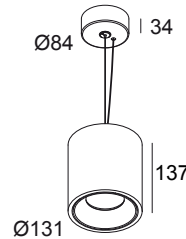

## BOXY XL R C 93037 B-B

251 73 21 933 B-B

AVAILABLE IN

**BLACK-BLACK** 251 73 21 933 B-B

**WHITE-BLACK** 251 73 21 933 W-B

**WHITE-WHITE** 251 73 21 933 W-W

[View on website](#)

### General info

<b>LOCATION</b>	indoor
<b>INSTALLATION</b>	Ceiling Suspended
<b>INGRESS PROTECTION</b>	IP20
<b>WEIGHT (KG)</b>	1.8
<b>ADJUSTABILITY</b>	non adjustable
<b>INFORMATION</b>	REFLECTOR FL-37° INCL.DIMMABLE LED POWER SUPPLY 500mA-DC INCL.1 x CABLE SUSPENSION SINGLE AUTO. 1.6m INCL.1 x CABLE 2 x 0,75mm <sup>2</sup>

## BOXY XL R C 93037 B-B

251 73 21 933 B-B