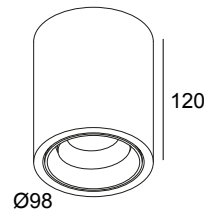

BOXY R OK 93033 DIM8 B-B

251 77 811 932 ED8 B-B

AVAILABLE IN

BLACK-BLACK 251 77 811 932 ED8 B-B

BLACK-GOLD MATT 251 77 811 932 ED8 B-MMAT

WHITE-BLACK 251 77 811 932 ED8 W-B

WHITE-WHITE 251 77 811 932 ED8 W-W

 [View on website](#)

General info

LOCATION	indoor
INSTALLATION	Ceiling Surface mounted
INGRESS PROTECTION	IP20
WEIGHT (KG)	0.9
ADJUSTABILITY	0° to 30° swiveling, 355° rotatable
INFORMATION	REFLECTOR FL-33° INCL.DIMMABLE LED POWER SUPPLY 500mA-DC