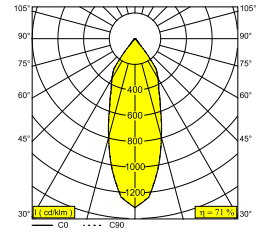

BOXY R OK 93033 DIM8 B-B

251 77 811 932 ED8 B-B

AVAILABLE IN

BLACK-BLACK 251 77 811 932 ED8 B-B

BLACK-GOLD MATT 251 77 811 932 ED8 B-MMAT

WHITE-BLACK 251 77 811 932 ED8 W-B

WHITE-WHITE 251 77 811 932 ED8 W-W

 [View on website](#)

General info

LOCATION	indoor
INSTALLATION	Ceiling Surface mounted
INGRESS PROTECTION	IP20
WEIGHT (KG)	0.9
ADJUSTABILITY	0° to 30° swiveling, 355° rotatable
INFORMATION	REFLECTOR FL-33° INCL.DIMMABLE LED POWER SUPPLY 500mA-DC