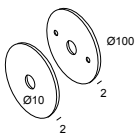

BOXY R 92733 W-B

251 70 811 922 W-B

For detailed installation instructions, please consult the manual: [251_70_811_XXX_HAND.pdf](#)

FINISH YOUR SPECIFICATION

Coversets

---

204 00 100 B COVERSET R 100 B

☐

204 00 100 W COVERSET R 100 W

☐

Light altering devices

Ø40

251 70 03 01 B BOXY HONEYCOMB B

☐

Ø45

251 70 03 01 W BOXY HONEYCOMB W

☐

Ø40

251 70 03 04 B BOXY SOFTENING LENS B

☐

Ø45

251 70 03 04 W BOXY SOFTENING LENS W

☐

Ø40

251 70 03 05 B BOXY GLASS SBL B

☐

Ø45

251 70 03 05 W BOXY GLASS SBL W

☐