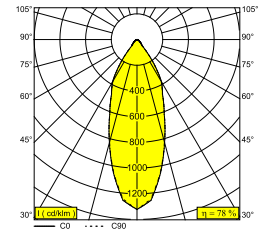

BOXY R 92733 W-B

251 70 811 922 W-B

AVAILABLE IN

BLACK-BLACK 251 70 811 922 B-B

BLACK-GOLD MATT 251 70 811 922 B-MMAT

WHITE-BLACK 251 70 811 922 W-B

WHITE-WHITE 251 70 811 922 W-W

[View on website](#)