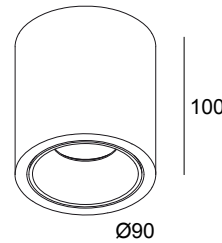

BOXY R 92733 W-B

251 70 811 922 W-B

AVAILABLE IN

BLACK-BLACK 251 70 811 922 B-B

BLACK-GOLD MATT 251 70 811 922 B-MMAT

WHITE-BLACK 251 70 811 922 W-B

WHITE-WHITE 251 70 811 922 W-W

[View on website](#)

General info

LOCATION	indoor
INSTALLATION	Ceiling Surface mounted
INGRESS PROTECTION	IP40
WEIGHT (KG)	0.6
ADJUSTABILITY	non adjustable
INFORMATION	REFLECTOR FL-33° INCL.LED POWER SUPPLY 500mA-DC

Electrical info