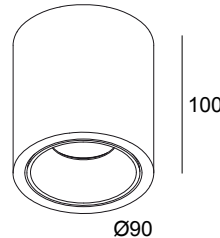

BOXY R 93033 WDL B-FBR

251 70 811 932 WDL B-FBR

AVAILABLE IN

BLACK-BLACK 251 70 811 932 WDL B-B

BLACK-FLEMISH BRONZE 251 70 811 932 WDL B-FBR

BLACK-FLEMISH GOLD 251 70 811 932 WDL B-FG

BLACK-GOLD MATT 251 70 811 932 WDL B-MMAT

WHITE-BLACK 251 70 811 932 WDL W-B

WHITE-WHITE 251 70 811 932 WDL W-W

[View on website](#)

General info

LOCATION	indoor
INSTALLATION	Ceiling Surface mounted
INGRESS PROTECTION	IP20
WEIGHT (KG)	0.5
ADJUSTABILITY	non adjustable
INFORMATION	REFLECTOR FL-33° INCL.WIRELESS DIMMABLE CONTROL 48V-DC EXCL.LED POWER SUPPLY 48V-DC

Electrical info

ELECTRICAL	48V-DC
CLASS	III
DIM TYPE	WDL = wireless dimmable
ENERGY CLASS	D
CERTIFICATES	CB, EAC, ENEC

Lightsource info

LIGHTSOURCE NAME	LED
LIGHTSOURCE	LED array 8,6W / CRI>90 (R9: 52) / 3000K / 1089lm
TM-30 VALUES	Rf: 90 / Rg: 99
SDCM	SDCM1
RISKGROUP	RG1
LM80	L90B10 > 50000
LED TECHNICS (LIGHT SOURCE)	1089lm // 8,6W // 127lm/W
LED TECHNICS (LUMINAIRE)	852lm // 10W // 86lm/W

251 70 03 05 B BOXY GLASS SBL B

1.5

Ø45

251 70 03 05 W BOXY GLASS SBL W

Notes: