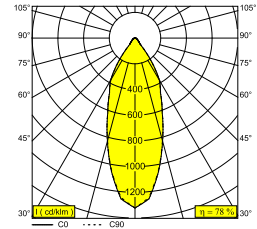

BOXY R 93033 WDL B-FBR

251 70 811 932 WDL B-FBR

AVAILABLE IN

BLACK-BLACK 251 70 811 932 WDL B-B

BLACK-FLEMISH BRONZE 251 70 811 932 WDL B-FBR

BLACK-FLEMISH GOLD 251 70 811 932 WDL B-FG

BLACK-GOLD MATT 251 70 811 932 WDL B-MMAT

WHITE-BLACK 251 70 811 932 WDL W-B

WHITE-WHITE 251 70 811 932 WDL W-W

[View on website](#)

General info

LOCATION	indoor
INSTALLATION	Ceiling Surface mounted
INGRESS PROTECTION	IP20
WEIGHT (KG)	0.5
ADJUSTABILITY	non adjustable
INFORMATION	REFLECTOR FL-33° INCL.WIRELESS DIMMABLE CONTROL 48V-DC EXCL.LED POWER SUPPLY 48V-DC

Electrical info

ELECTRICAL	48V-DC
CLASS	III
DIM TYPE	WDL = wireless dimmable
ENERGY CLASS	D
CERTIFICATES	CB, EAC, ENEC

Lightsource info

LIGHTSOURCE NAME	LED
LIGHTSOURCE	LED array 8,6W / CRI>90 (R9: 52) / 3000K / 1089lm
TM-30 VALUES	Rf: 90 / Rg: 99
SDCM	SDCM1
RISKGROUP	RG1
LM80	L90B10 > 50000
LED TECHNICS (LIGHT SOURCE)	1089lm // 8,6W // 127lm/W
LED TECHNICS (LUMINAIRE)	852lm // 10W // 86lm/W