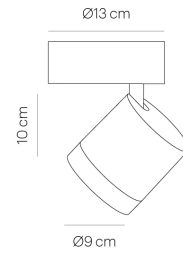

**SET FOCUS UP ROUND 13** white 2700 K  
CPO82-3

warmDIM

**TECHNICAL SPECIFICATIONS**

Lamp holder	LED
warmDIM	Yes
Luminaire luminous flux	1000 lm
Colour temperature	2700 K
Colour rendering index (CRI)	> 90
Beam angle	35-80°
Rated voltage (range)	220-240 V / 120 V
Power consumption (maximum)	16 W
Energy efficiency	A - A++
Dimmable	Yes
Type of Dimmer	phase rotary dimmer