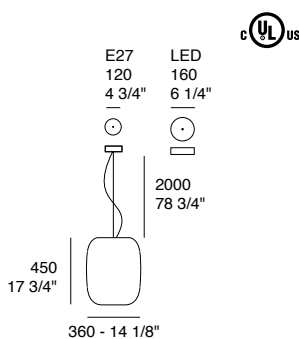

Santachiara S5

Light source options:

E27 LED - IP20

LED 14W - 3000K (1417 lm) - IP20 - Dimmable trailing edge

Diffuser: Opal white blown glass

Diffuser

Opal white