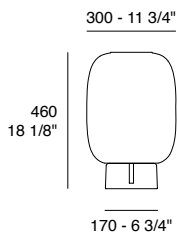

Santachiara T1

LED E14 - IP20 - Dimmable - Touch dimmer sensor

Base: Ash wood

Diffuser: Opal white

Diffuser

Opal
white

Base

Ash
wood