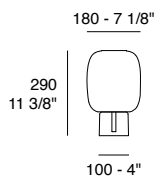

Santachiara | Dati tecnici | Technical data

L'anima pura della lampada da tavolo Santachiara porta eleganza e armonia in ogni spazio. L'equilibrio delle proporzioni e l'estetica di due materiali ben accostati, come legno e vetro, sono elementi imprescindibili quando si tratta di arredare.

The pure soul of Santachiara table lamp brings elegance and harmony in every space. The balance of the proportions and the aesthetic of two well matched materials, like wood and glass, are essential elements when it comes to decorate.