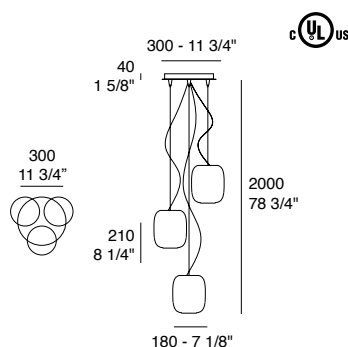

1x40W HSGST G9 - IP20

LED 4,8W - 3000K (720 lm) - IP20 - Dimmable trailing edge

Diffuser: Opal white blown glass

Diffuser

Opal white

Santachiara S1 3R

Light source options:

3x40W HSGST G9 - IP20

LED 4,8W - 3000K (720 lm) - IP20 - Dimmable trailing edge

Diffuser: Opal white blown glass

Diffuser

Opal white

Santachiara S3

Light source options:

E27 LED - IP20

LED 8,5W - 3000K (1044 lm) - IP20 - Dimmable trailing edge