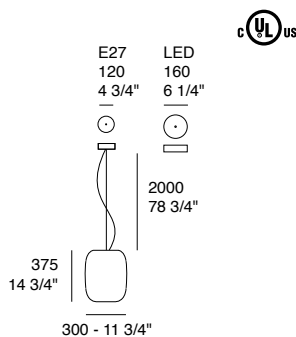

Santachiara S3

Light source options:

E27 LED - IP20

LED 8,5W - 3000K (1044 lm) - IP20 - Dimmable trailing edge

Diffuser: Opal white blown glass

Diffuser

Opal white