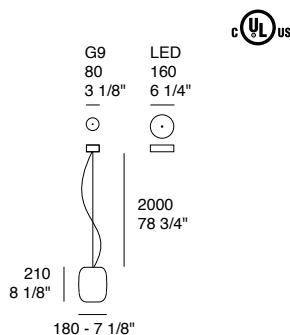

Santachiara S1

Light source options:

1x40W HSGST G9 - IP20

LED 4,8W - 3000K (720 lm) - IP20 - Dimmable trailing edge

Diffuser: Opal white blown glass

Diffuser

Opal white