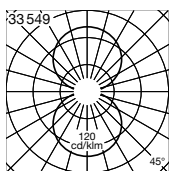

Product description

Luminaire made of aluminium alloy,
aluminium and stainless steel
Crystal glass with white matt finish
Silicone gasket
2 mounting holes $\varnothing$ 4.3 mm
Distance apart 84 mm
2 cable entries for through-wiring of mains
supply cable $\varnothing$ 7-10.5 mm, max. 5G1.5[□]
Connection terminal 2.5[□]
Earth conductor connection
2-pole connecting terminal for
digital control
LED power supply unit
220-240 V $\sim$ 0/50-60 Hz
DC 176-276 V
DALI controllable
A basic isolation exists between power cable
and control line
Safety class I
Protection class IP 64
Dust-tight and protection against splash water
Impact strength IK07
Protection against mechanical
impacts < 2 joule
 – Safety mark
CE – Conformity mark
Weight: 1.6 kg

Inrush current

Inrush current: 12 A / 24.2 μ s
Maximum number of luminaires of this
type per miniature circuit breaker:
B 10A: 50 luminaires
B 16A: 50 luminaires
C 10A: 50 luminaires
C 16A: 50 luminaires

Lamp

Module connected wattage	16.4 W
Luminaire connected wattage	19.8 W
Rated temperature	$t_a = 25$ °C
Ambient temperature	$t_{a \max} = 40$ °C

On request we can offer you modifications for
environments with higher temperatures as a
customized product.

33 549 K3

Module designation	2x LED-0340/830
Colour temperature	3000 K
Colour rendering index	CRI > 80
Module luminous flux	2250 lm
Luminaire luminous flux	701 lm
Luminaire luminous efficiency	35,4 lm/W

Light distribution

Service life · Ambient temperature

Rated temperature $t_a = 25$ °C	
LED psu:	> 50,000 h
LED module:	> 200,000 h (L 80 B 50) 100,000 h (L 90 B 50)

Ambient temperature $t_{a \max} = 40$ °C (100 %)	
LED psu:	50,000 h
LED module:	79,000 h (L 80 B 50) 100,000 h (L 70 B 50)

Light technique

Luminaire data for the light planning program
DIALux for outdoor lighting, street lighting and
indoor lighting as well as luminaire data in
EULUMDAT- and IES-format you will find on the
BEGA web page www.bega.com.

Article No. 33 549

Colour graphite or silver
graphite – article number
silver – article number + **A**