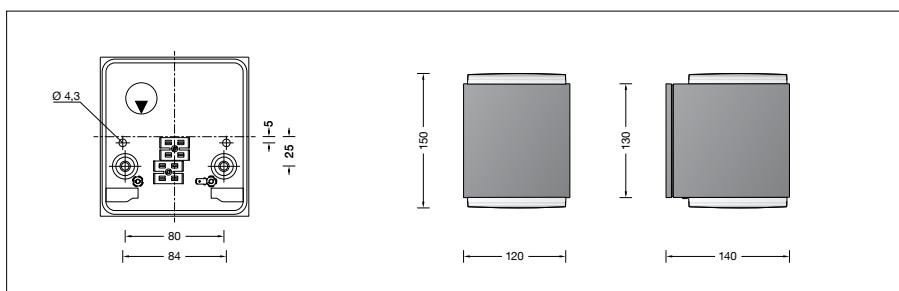

Product description

Luminaire made of aluminium alloy,
aluminium and stainless steel
Crystal glass with white matt finish
Silicone gasket
2 mounting holes $\varnothing$ 4.3 mm
Distance apart 84 mm
2 cable entries for through-wiring of mains
supply cable $\varnothing$ 7-10.5 mm, max. 5G1.5[□]
Connection terminal 2.5[□]
Earth conductor connection
2-pole connecting terminal for
digital control
LED power supply unit
220-240 V $\sim$ 0/50-60 Hz
DC 176-276 V
DALI controllable
A basic isolation exists between power cable
and control line
Safety class I
Protection class IP 64
Dust-tight and protection against splash water
Impact strength IK07
Protection against mechanical
impacts < 2 joule
 – Safety mark
CE – Conformity mark
Weight: 1.6 kg

Inrush current

Inrush current: 12 A / 24.2 μ s
Maximum number of luminaires of this
type per miniature circuit breaker:
B 10A: 50 luminaires
B 16A: 50 luminaires
C 10A: 50 luminaires
C 16A: 50 luminaires

Lamp

Module connected wattage	16.4 W
Luminaire connected wattage	19.8 W
Rated temperature	$t_a = 25$ °C
Ambient temperature	$t_{a \max} = 40$ °C

On request we can offer you modifications for
environments with higher temperatures as a
customized product.

33 549 K3

Module designation	2x LED-0340/830
Colour temperature	3000 K
Colour rendering index	CRI > 80
Module luminous flux	2250 lm
Luminaire luminous flux	701 lm
Luminaire luminous efficiency	35,4 lm/W

Light distribution

Service life · Ambient temperature

Rated temperature $t_a = 25$ °C	
LED psu:	> 50,000 h
LED module:	> 200,000 h (L 80 B 50) 100,000 h (L 90 B 50)

Ambient temperature $t_{a \max} = 40$ °C (100 %)	
LED psu:	50,000 h
LED module:	79,000 h (L 80 B 50) 100,000 h (L 70 B 50)

Light technique

Luminaire data for the light planning program
DIALux for outdoor lighting, street lighting and
indoor lighting as well as luminaire data in
EULUMDAT- and IES-format you will find on the
BEGA web page www.bega.com.

Article No. 33 549

Colour graphite or silver
graphite – article number
silver – article number + **A**