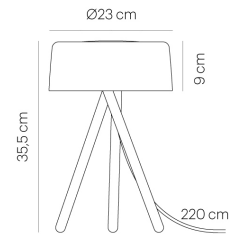

# MY TABLE 35 dark oak LT00-0

## TECHNICAL SPECIFICATIONS

Mounting method	Floor
Light emission	direct
Light distribution	symmetric
Luminaire luminous flux	430 lm
Colour temperature	2700 K
Colour rendering index (CRI)	> 90
White impression	warm white
Basic material	aluminium
Rated voltage (range)	100-240 V
Power frequency	50/60 Hz
Power consumption (maximum)	13 W
Surface	polished
Type of lamp control gear	Driver
Ballast included	Yes
Protection class	II
Lampshade material	bone-china porcelain
Energy efficiency	A - A++
Dimmable	Yes
Type of Dimmer	Integrated pushbutton
Height	355 mm
Diameter	230 mm
Length of connection cable	2200 mm
Net weight	1,75 kg