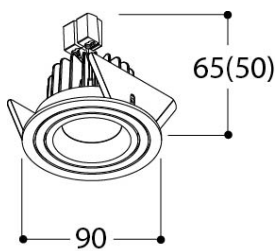

A+

SOLID ROUND MOBY HALOLED

LUXEON M (Haloled) - 7,84W

700mA DC

Light output 755 lumen

Dimmable PWM or CCR

CRI 80

Beam Angle: 36°

Adjustability h : 359° / v: 20°

Vf: 1 X 11,2

Sdcm: 3

0,30kg

IP20

Finish

Brushed Alu

Textured White

466136

Installation

Cutout

diam. 80 mm

Inst. Height

70 (55) mm

EAN Codes

EAN 54 15233 07277 2 - Ref. 466108 - Brushed Alu - 2700K