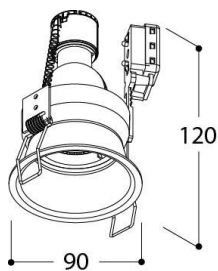

CEDRUS GU10 TORSION

LED PAR16 - Max. 10W

240V 50-60Hz

Adjustability v: 30°

Lampholder GU10

0,30kg

IP20

Finish

diam. 83 mm

Inst. Height

130 mm

EAN Codes

EAN 54 15233 02144 2 - Ref. 348247 - Textured White

EAN 54 15233 02143 5 - Ref. 348226 - Textured Black

EAN 54 15233 08995 4 - Ref. 348213 - Gold Ano