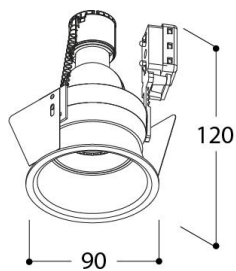

## CEDRUS GU10 LEAF

LED PAR16 - Max. 10W

240V 50-60Hz

Adjustability v: 30°

Lampholder GU10

0,30kg

IP20

Finish

diam. 83 mm

Inst. Height

130 mm

EAN Codes

EAN 54 15233 10352 0 - Ref. 348347 - Textured White

EAN 54 15233 10351 3 - Ref. 348326 - Textured Black

EAN 54 15233 10353 7 - Ref. 348313 - Gold