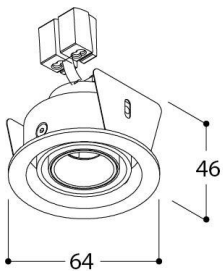

A++

MICRO ECLIPS LEAF

LUXEON M - 3,82W
350mA DC
Light output 400 lumen
Dimmable PWM
CRI 80
Beam Angle: 36°
Adjustability 30°-30°
Vf: 1 X 10,95
Sdcm: 3

0,1kg

IP20

Finish	2700K	3000K
Textured Black	497426	497416
Textured White	497447	497437
Textured White + Gold	497492	497482
Textured White + Black Focus	497494	497484

Textured White + Textured Black inside	497495	497485
Black + Gold	497496	497486

Installation

Cutout	Diameter 56 mm
Inst. Height	65 (50) mm

EAN Codes

EAN 54 15233 09409 5 - Ref. 497416 - Textured Black - 3000K
 EAN 54 15233 09410 1 - Ref. 497426 - Textured Black - 2700K
 EAN 54 15233 09411 8 - Ref. 497437 - Textured White - 3000K
 EAN 54 15233 09412 5 - Ref. 497447 - Textured White - 2700K
 EAN 54 15233 09413 2 - Ref. 497482 - Textured White + Gold - 3000K
 EAN 54 15233 09414 9 - Ref. 497484 - Textured White + Black Focus - 3000K
 EAN 54 15233 09415 6 - Ref. 497485 - Textured White + Textured Black inside - 3000K
 EAN 54 15233 09416 3 - Ref. 497486 - Black + Gold - 3000K
 EAN 54 15233 09417 0 - Ref. 497492 - Textured White + Gold - 2700K
 EAN 54 15233 09418 7 - Ref. 497494 - Textured White + Black Focus - 2700K
 EAN 54 15233 09419 4 - Ref. 497495 - Textured White + Textured Black inside - 2700K
 EAN 54 15233 09420 0 - Ref. 497496 - Black + Gold - 2700K