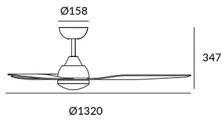

### TECHNICAL FEATURES

Power (W) : 14.5W

Total power consumption of light (W) : 14.5W

Real lumens : 950

Real lm/W : 66

Colour temperature : LED warm-white 3000K

Structure material : Steel, ABS, Glass

Structure finish : Bright white