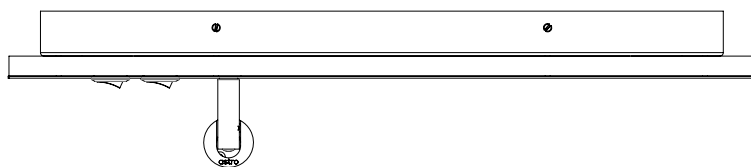

Please note that some dimensions may vary slightly due to manufacturing tolerances, this includes cable entry and fixing holes

Veuillez noter que certaines dimensions peuvent varier légèrement en raison des tolérances de fabrication, y compris l'entrée de câble et les trous de fixation.

Bitte beachten Sie, dass die Maße Fertigungstoleranzen unterliegen und daher in geringem Umfang von der angegebenen Größe abweichen können. Dies gilt auch für Kabeingänge und Befestigungslöcher.

Si prega notare che possono esserci piccole variazioni in alcune dimensioni dovute alle tolleranze di produzione, queste includono l'ingresso del cavo e i fori di fissaggio.