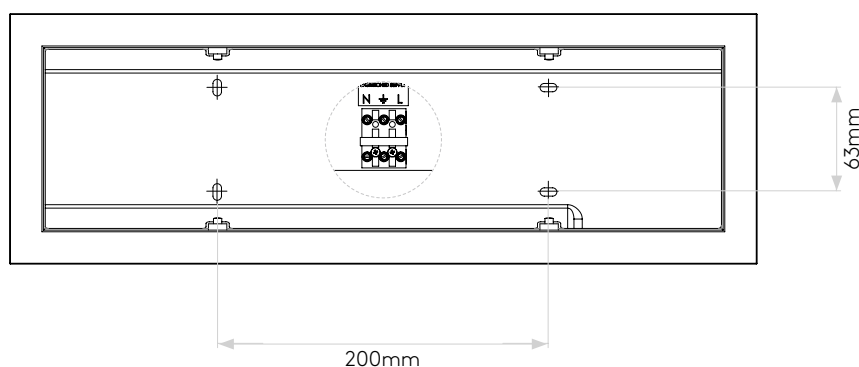

Please note that some dimensions may vary slightly due to manufacturing tolerances, this includes cable entry and fixing holes

Veuillez noter que certaines dimensions peuvent varier légèrement en raison des tolérances de fabrication, y compris l'entrée de câble et les trous de fixation.

Bitte beachten Sie, dass die Maße Fertigungstoleranzen unterliegen und daher in geringem Umfang von der angegebenen Größe abweichen können. Dies gilt auch für Kabeingänge und Befestigungslöcher.

Si prega notare che possono esserci piccole variazioni in alcune dimensioni dovute alle tolleranze di produzione, queste includono l'ingresso del cavo e i fori di fissaggio.