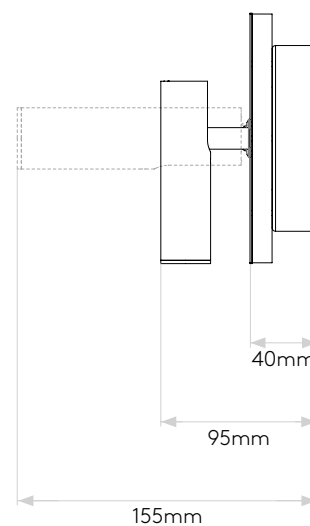

EDGE READER LED

astro

GENERAL

LOCATION:	Interior
CLASS:	CE (Class I)
IP RATING:	IP20
BATHROOM ZONE:	Zone 3
DRIVER REQUIRED:	-
INSTALLATION ORIENTATION:	Wall Mount - Horizontal & Vertical
MAIN MATERIAL:	Metal -Mild Steel
DIMENSIONS (mm):	H: 451 W: 151 D: 95
CUT OUT HOLE (mm):	-
RECESS DEPTH (mm):	-
FIRE RATING:	-
CABLE LENGTH (mm):	-
GROSS WEIGHT (kg):	3.28

MAIN LAMP

LIGHT SOURCE:	LED Strip
WATTAGE:	15.3W
LAMP INCLUDED:	Yes (Integral)
MAXIMUM LAMP LENGTH (mm):	-
LUMINOUS FLUX (lm):	427
COLOUR TEMP (K):	2700
CRI (Ra):	80
MACADAM ELLIPSE:	+/-100K
TILT ADJUSTABLE ANGLE (°):	-
ROTATION ADJUSTABLE ANGLE (°):	-
LIFETIME (hrs):	-
BEAM ANGLE (°):	-

Please note that some dimensions may vary slightly due to manufacturing tolerances, this includes cable entry and fixing holes

Veuillez noter que certaines dimensions peuvent varier légèrement en raison des tolérances de fabrication, y compris l'entrée de câble et les trous de fixation.