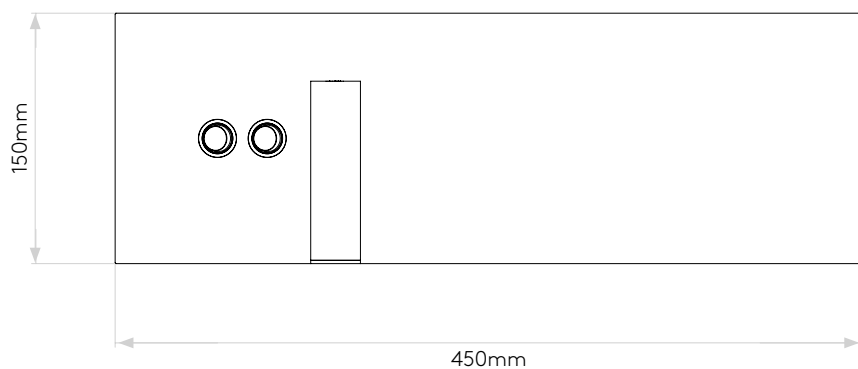

Please note that some dimensions may vary slightly due to manufacturing tolerances, this includes cable entry and fixing holes

Veuillez noter que certaines dimensions peuvent varier légèrement en raison des tolérances de fabrication, y compris l'entrée de câble et les trous de fixation.

Bitte beachten Sie, dass die Maße Fertigungstoleranzen unterliegen und daher in geringem Umfang von der angegebenen Größe abweichen können. Dies gilt auch für Kabeingänge und Befestigungslöcher.

Si prega notare che possono esserci piccole variazioni in alcune dimensioni dovute alle tolleranze di produzione, queste includono l'ingresso del cavo e i fori di fissaggio.