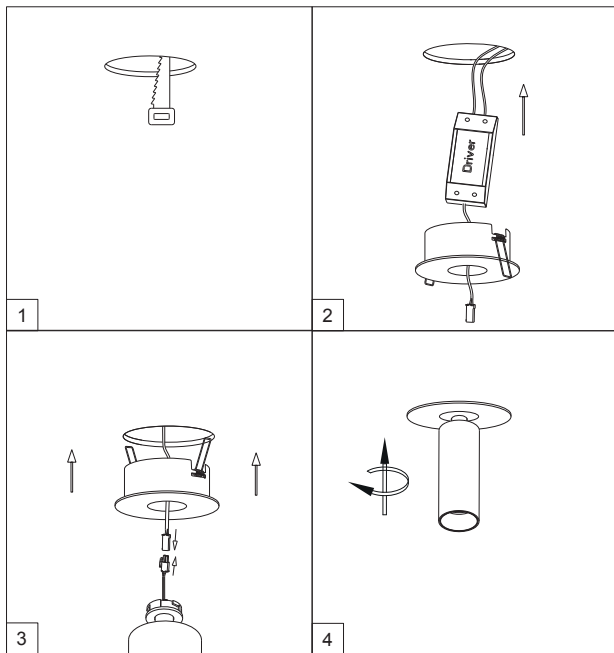

PROFESSIONAL

NAULA Adapter

Ref : TLK011x036Wx

Cutout:  58-60mm

Driver not included
with adapter

Teconex SA/NV - Rue de Magnée 108, B-4610 Beyne-Heusay
Tel: +32 (0)4 358 85 75 - Fax: +32 (0)4 358 23 73

www.teconex.eu - info@teconex.be