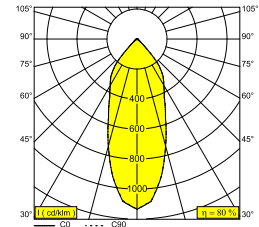

TWEETER M ON 2 92733 WDL B-C

418 51 812 922 WDL B-C

AVAILABLE IN

BLACK-CHROMED 418 51 812 922 WDL B-C

WHITE-WHITE 418 51 812 922 WDL W-W

[View on website](#)

General info

LOCATION	indoor
INSTALLATION	Ceiling Surface mounted, Wall Surface mounted
INGRESS PROTECTION	IP20
WEIGHT (KG)	1.3
ADJUSTABILITY	0° to 45° swiveling, 355° rotatable
INFORMATION	2 x REFLECTOR FL-33° INCL. WIRELESS DIMMABLE CONTROL 48V-DC EXCL. LED POWER SUPPLY 48V-DC

Electrical info

ELECTRICAL	48V-DC
CLASS	III
DIM TYPE	WDL = wireless dimmable
ENERGY CLASS	D
CERTIFICATES	CB, ENEC

Lightsource info

LIGHTSOURCE NAME	LED
LIGHTSOURCE	2 x (LED array 8,6W / CRI>90 (R9: 60) / 2700K / 104lm)
TM-30 VALUES	Rf: 89 / Rg: 100
SDCM	SDCM1
RISKGROUP	RG1
LM80	L90B10 > 50000
LED TECHNICS (LIGHT SOURCE)	2082lm // 17,2W // 121lm/W
LED TECHNICS (LUMINAIRE)	1658lm // 20W // 84lm/W