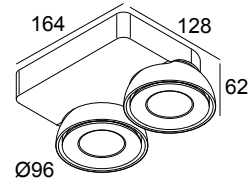

TWEETER M ON 2 92733 WDL B-C

418 51 812 922 WDL B-C

AVAILABLE IN

BLACK-CHROMED 418 51 812 922 WDL B-C

WHITE-WHITE 418 51 812 922 WDL W-W

[View on website](#)

General info

LOCATION	indoor
INSTALLATION	Ceiling Surface mounted, Wall Surface mounted
INGRESS PROTECTION	IP20
WEIGHT (KG)	1.3
ADJUSTABILITY	0° to 45° swiveling, 355° rotatable
INFORMATION	2 x REFLECTOR FL-33° INCL. WIRELESS DIMMABLE CONTROL 48V-DC EXCL. LED POWER SUPPLY 48V-DC

Electrical info

ELECTRICAL	48V-DC
CLASS	III
DIM TYPE	WDL = wireless dimmable
ENERGY CLASS	D
CERTIFICATES	CB, ENEC

Lightsource info

LIGHTSOURCE NAME	LED
LIGHTSOURCE	2 x (LED array 8,6W / CRI>90 (R9: 60) / 2700K / 104lm)
TM-30 VALUES	Rf: 89 / Rg: 100
SDCM	SDCM1
RISKGROUP	RG1
LM80	L90B10 > 50000
LED TECHNICS (LIGHT SOURCE)	2082lm // 17,2W // 121lm/W
LED TECHNICS (LUMINAIRE)	1658lm // 20W // 84lm/W