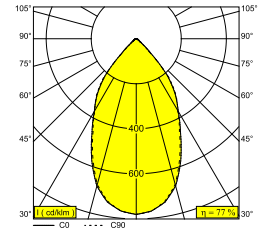

## TWEETER M ON 1 93050 DIM8 B-C

418 51 811 933 ED8 B-C

AVAILABLE IN

**BLACK-CHROMED** 418 51 811 933 ED8 B-C

**WHITE-WHITE** 418 51 811 933 ED8 W-W

 [View on website](#)

### General info

<b>LOCATION</b>	indoor
<b>INSTALLATION</b>	Ceiling Surface mounted, Wall Surface mounted
<b>INGRESS PROTECTION</b>	IP20
<b>WEIGHT (KG)</b>	0.8
<b>ADJUSTABILITY</b>	0° to 45° swiveling, 355° rotatable
<b>INFORMATION</b>	REFLECTOR WFL-50° INCL.DIMMABLE LED POWER SUPPLY 500mA-DC