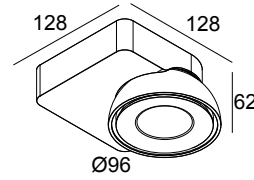

## TWEETER M ON 1 93050 DIM8 B-C

418 51 811 933 ED8 B-C

AVAILABLE IN

**BLACK-CHROMED** 418 51 811 933 ED8 B-C

**WHITE-WHITE** 418 51 811 933 ED8 W-W

 [View on website](#)

### General info

<b>LOCATION</b>	indoor
<b>INSTALLATION</b>	Ceiling Surface mounted, Wall Surface mounted
<b>INGRESS PROTECTION</b>	IP20
<b>WEIGHT (KG)</b>	0.8
<b>ADJUSTABILITY</b>	0° to 45° swiveling, 355° rotatable
<b>INFORMATION</b>	REFLECTOR WFL-50° INCL.DIMMABLE LED POWER SUPPLY 500mA-DC