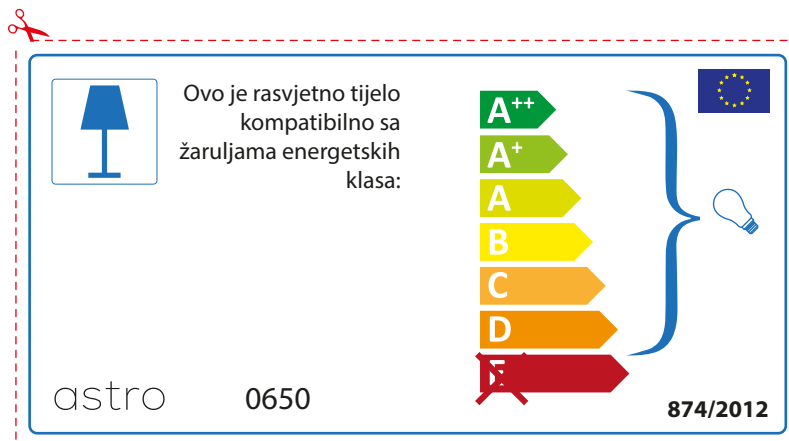

CROATIAN

Provjerite veličinu žarulje prije umetanja u rasvjetno tijelo jer se veličina žarulja razlikuje ovisno o proizvođaču