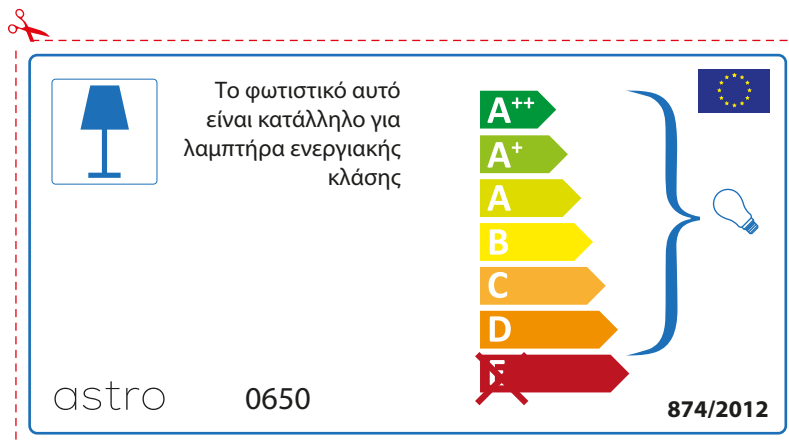

GREEK

Ελέγξτε προσεκτικά τις διαστάσεις του λαμπτήρα ώστε να είναι κατάλληλοι για το συγκεκριμένο φωτιστικό γιατί οι διαστάσεις ίδιου τύπου λαμπτήρα πολλές φορές διαφέρουν ανάλογα την εταιρία κατασκευής