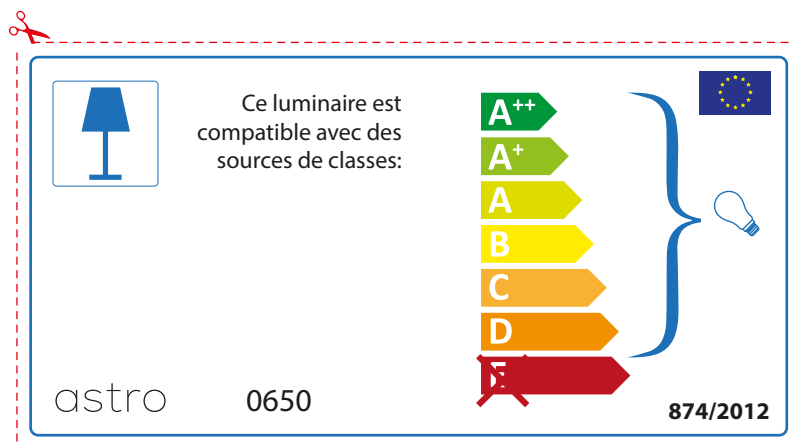

874/2012 

Detailed description: This is a rectangular energy label for an astro 0650 luminaire. It features a blue lamp icon in a box on the left. To its right, text states compatibility with energy classes A++ through D. A vertical stack of seven colored arrows represents these classes: A++ (dark green), A+ (medium green), A (light green), B (yellow), C (orange), D (dark orange), and E (red, crossed out with a red 'X'). A blue bracket on the right groups the A++ through D classes, with a small lightbulb icon next to it. The label includes the text '874/2012' and the EU flag in the bottom right corner. Red dashed lines and a scissors icon indicate where to cut out the label.

 This luminaire is compatible with bulbs of the energy classes:

A++  
A+  
A  
B  
C  
D  
~~E~~

astro 0650  874/2012

Detailed description: This is a rectangular energy label for an astro 0650 luminaire, oriented horizontally. It features a blue lamp icon in a box on the left. To its right, text states compatibility with energy classes A++ through D. A vertical stack of seven colored arrows represents these classes: A++ (dark green), A+ (medium green), A (light green), B (yellow), C (orange), D (dark orange), and E (red, crossed out with a red 'X'). A blue bracket on the right groups the A++ through D classes, with a small lightbulb icon next to it. The label includes the text 'astro 0650' in the bottom left, the EU flag in the top right, and '874/2012' in the bottom right. Red dashed lines and a scissors icon indicate where to cut out the label.

## FRENCH

Prenez soin de vérifier le dimensions des lampes (celles-ci varient selon les fournisseurs) afin de vous assurer qu'elles rentrent physiquement dans le luminaire