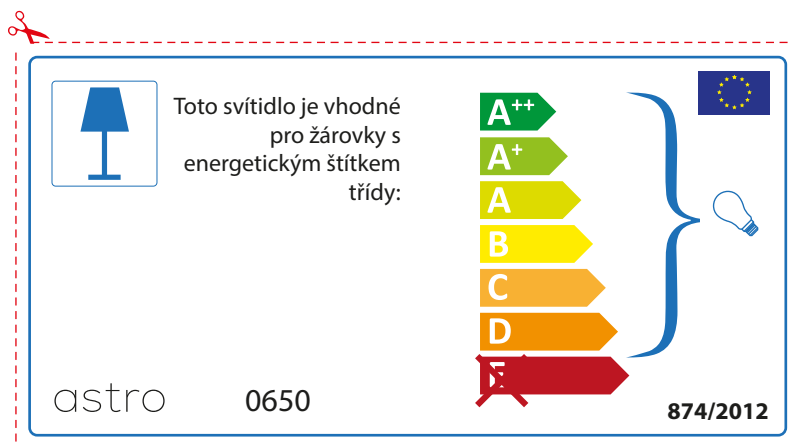

CZECH

Zkontrolujte prosím rozměr světelného zdroje pro svítidlo, protože se liší u různých značek