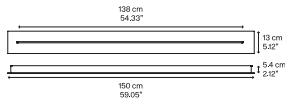

Sky-Fall Canopies

Model Sky-Fall Long Track

Sky-Fall Long Track

Structure: Metal

Code

Matte White – 9010

100032

Net weight: 8.20 kg

Parcels: 1

IP20

Options of Sky-Fall Canopies

Sky-Fall Short Track

Double canopy Sky-Fall