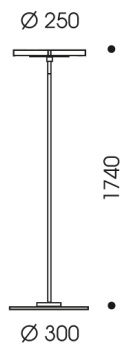

VARIANTS

COLORS

chrome

CHARACTERISTICS

FEATURES

- Timeless elegant LED floor luminaire with high quality chrome surface
- Light segments can be rotated separately by 320°
- Can be dimmed and switched on and off separately
- Integrated memory function
- 1.8 m cable
- Protection class 2

PERFORMANCE

- Supply voltage: 100-240 V
- Frequency: 50-60 Hz
- Output voltage: 24 V DC
- Light source: LED
- Light colour: 2700 K
- Luminous flux: 1950 lm
- Capacity: 27 W
- Colour rendering index: CRI >80
- Energy efficiency rating: A+

MATERIAL

- Metal
- PMMA

TECHNICAL IMAGE

LIGHT DISTRIBUTION

Article-No.	Kelvins	Lumens	Luminare type	Wattage	colour	Listprice
44-896-10-05	2700 K	1950 lm	LED	27 W	chrome	1,349,00 €