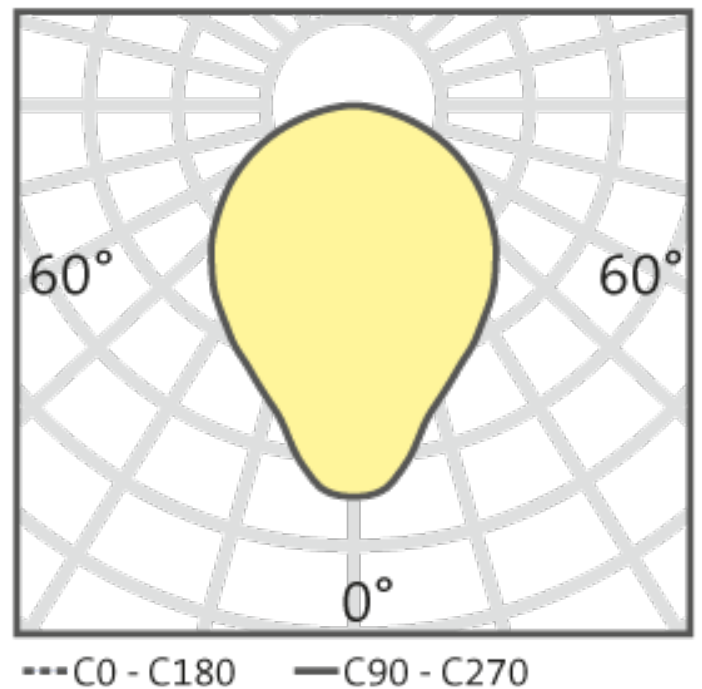

VARIANTS

COLORS

chrome

CHARACTERISTICS

FEATURES

- Timeless elegant LED floor luminaire with high quality chrome surface
- Light segments can be rotated separately by 320°
- Can be dimmed and switched on and off separately
- Integrated memory function
- 1.8 m cable
- Protection class 2

PERFORMANCE

- Supply voltage: 100-240 V
- Frequency: 50-60 Hz
- Output voltage: 24 V DC
- Light source: LED
- Light colour: 2700 K
- Luminous flux: 1950 lm
- Capacity: 27 W
- Colour rendering index: CRI >80
- Energy efficiency rating: A+

MATERIAL

- Metal
- PMMA

TECHNICAL IMAGE

LIGHT DISTRIBUTION

Article-No.	Kelvins	Lumens	Luminare type	Wattage	colour	Listprice
44-896-10-05	2700 K	1950 lm	LED	27 W	chrome	1,349,00 €