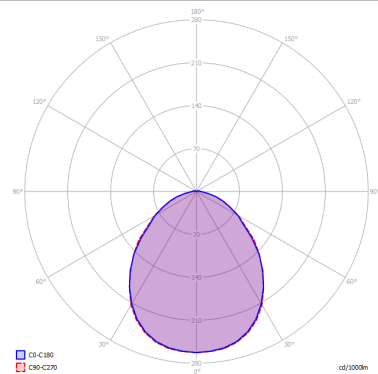

KELLY

Large Dome 80

FEATURES

- Frame:** Metal
- Diffusor:** Glass
- Dimmable:** Yes
- Dimmer:** Not Included
- Bulb:** Not Included

BULB

 **E26 Classic A** 3 x max 75W

or

 **E26 LED** 3 x max available

SPECIFICATION SHEET

CERTIFICATION

PHOTOMETRIC CURVE

FRAME	DIFFUSOR	LED COLOUR	CODE
 Coppery Bronze	 Glossy White	Optionally	141310
 Matte Black	 Glossy White	Optionally	141317
 Matte White 9010	 Glossy White	Optionally	141301