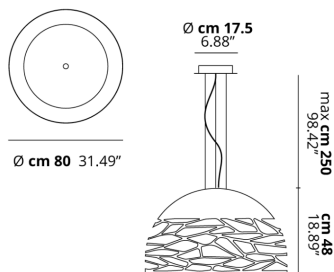

KELLY

Large Dome 80

FEATURES

- Frame:** Metal
- Diffusor:** Glass
- Dimmable:** Yes
- Dimmer:** Not Included
- Bulb:** Not Included

BULB

 **E26 Classic A** 3 x max 75W

or

 **E26 LED** 3 x max available

SPECIFICATION SHEET

CERTIFICATION

PHOTOMETRIC CURVE

FRAME	DIFFUSOR	LED COLOUR	CODE
 Coppery Bronze	 Glossy White	Optionally	141310
 Matte Black	 Glossy White	Optionally	141317
 Matte White 9010	 Glossy White	Optionally	141301