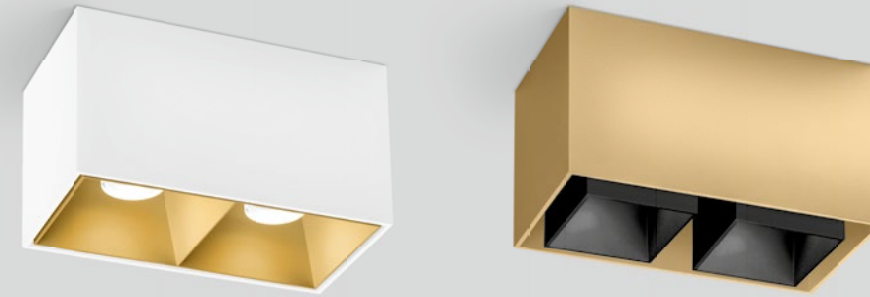

PRIVATE RESIDENCE | DECOFORM BELGIUM

BOX

Ceiling surface

2.0 LED

LED COB 16W | phase-cut dim
220-240VAC | 50-60Hz
aluminium

IP20 Δ 21° SDCM3 L70|50K 1.08kg

2.0 PAR16

2x PAR16 max. 12W | GU10
100-240VAC | 50-60Hz
aluminium

IP20 1.13kg

OPTIONAL

double inner reflector max. 10W
polycarbonate

	CODE
	911251W1
	911251G1
	911251M1
	911251B1

inner cover max. 10W
aluminium | 2 pieces needed

	CODE
	911011W1
	911011G1
	911011M1
	911011B1