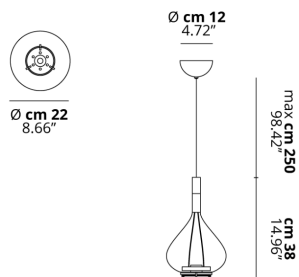

SKY-FALL

Medium

FEATURES

- Frame:** Metal
- Diffusor:** Blown Glass
- Dimmable:** Yes
- Dimmer:** Not Included
- Bulb:** Included

BULB

 **2700K 2 x 10W | 1815 lm**

CERTIFICATION

SPECIFICATION SHEET

PHOTOMETRIC CURVE

FRAME	DIFFUSOR	LED COLOUR	CODE
 Chrome	 Chrome	2700K	148005
 Chrome	 Crystal	2700K	148001
 Chrome	 Glossy Copper Metallized	2700K	148002
 Chrome	 Rose Gold	2700K	148008