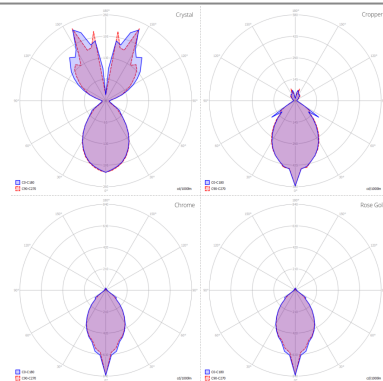

SKY-FALL

Medium

FEATURES

- Frame:** Metal
- Diffusor:** Blown Glass
- Dimmable:** Yes
- Dimmer:** Not Included
- Bulb:** Included

BULB

 **2700K 2 x 10W | 1815 lm**

CERTIFICATION

SPECIFICATION SHEET

PHOTOMETRIC CURVE

FRAME	DIFFUSOR	LED COLOUR	CODE
 Chrome	 Chrome	2700K	148005
 Chrome	 Crystal	2700K	148001
 Chrome	 Glossy Copper Metallized	2700K	148002
 Chrome	 Rose Gold	2700K	148008