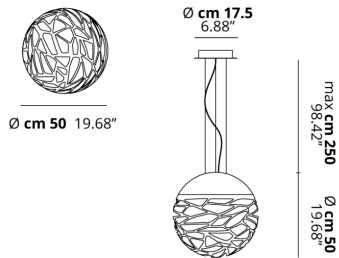

KELLY

Medium Sphere 50

FEATURES

- **Frame:** Metal
- **Diffusor:** Glass
- **Dimmable:** Yes
- **Dimmer:** Not Included
- **Bulb:** Not Included

BULB

- **E26 Classic A** 3 x max 75W
- or _____
- **E26 LED** 3 x max available

SPECIFICATION SHEET

CERTIFICATION

PHOTOMETRIC CURVE

FRAME	DIFFUSOR	LED COLOUR	CODE
Coppery Bronze	Glossy White	Optionally	141248
Matte White 9010	Glossy White	Optionally	141304