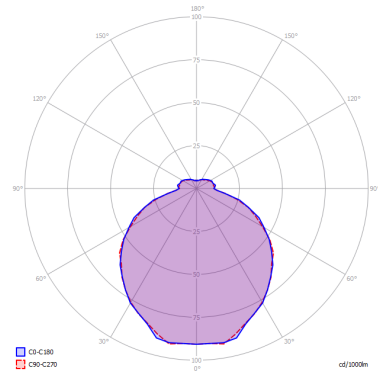

CERTIFICATION

PHOTOMETRIC CURVE

FRAME	DIFFUSOR	LED COLOUR	CODE
Coppery Bronze	Glossy White	Optionally	141248
Matte White 9010	Glossy White	Optionally	141304